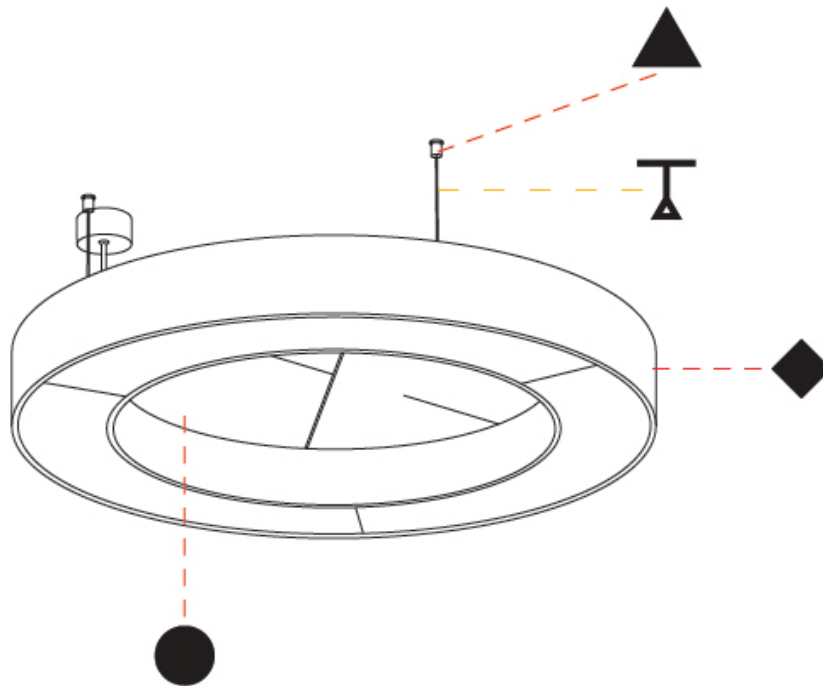

GLORIOUS ACOUSTIC SUSPENSION

A300719-

PROJECT	_____
TYPE	_____
SPECIFIER	_____
QUANTITY	_____
DATE	_____

A