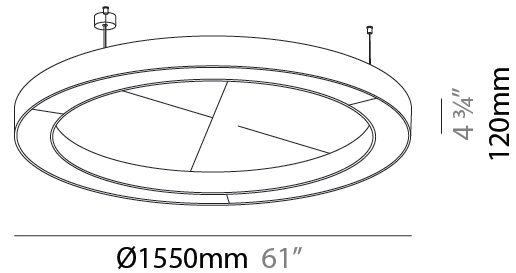

GENERAL

Series: Glorious Acoustic
Brand: Prolicht
Division: Architectural
Mounting Type: Suspension
Mounting Location: Ceiling
Subcategory: Acoustic

PHYSICAL

Shape: Round
Diameter (mm): 1550
Diameter (in): 61
Width (mm): 120
Width (in): 4 3/4
Light Distribution: Direct
Diffuser: PMMA - Opal / Micro-Prism
Fixture Finish: SSR / BKV / CWI / CRY / HAB / UFT / ITA / RUA / FTG / MYG / LOD / PUS / FRO / FUP / KIA / POP / BLS / SPG / MEY / GOH / GUM / CHC / COM / ABZ / JAG / OBR / MOS / ROR
Accent Finish: ANC / ASH / BNA / BTC / BZE / CEL / EGG / EVG / FOG / FOS / FST / FUA / IRI / IRO / KHA / LIC / LIM / MER / MSN / MUS / ONX / PEA / PLU / POL / PPY / RAY / ROY / RST / STE / SWD / TAN / TAU
Fixture Material: Aluminum
Cable Details: 2 000mm / 78 3/4" or 6 000mm / 236 1/4" Transparent Cable

ELECTRICAL

Lamp Type: LED (Zhaga Standard)
Input Wattage (W): 110
Total Output Wattage (W): 100
Dimming: Non-Dimmable
Driver Included: Yes
Driver Location: Integrated
Driver Type: Constant Current - Universal
Driver Class: Class 2
Input Voltage (V): 120 - 277

LED

Color Temperature (°K): 2700 / 3000 / 3500 / 4000
Max. Delivered Lumen (lm): Max 12515
Nominal Lumen (lm): Max 16105
CRI: >90 CRI
Lamp Life (hrs): 50000

OPTICAL

RATINGS AND CERTIFICATIONS

Certified By: CSA Certified to UL and CSA Standards
IP rating: IP20